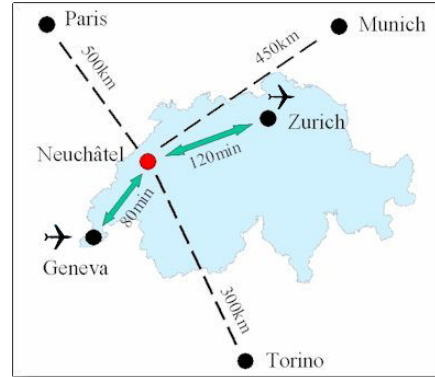

HOW TO FIND US

From the East (Zurich, Bern or Biel)

- Take the highway to Neuchâtel
- Enter the tunnels under the city of Neuchâtel
- Follow indication to direction La Chaux-de-Fonds until the option to direction Pontarlier. Follow indication to direction Pontarlier and go out of the tunnels.
- Continue direction to Pontarlier and pass 2 traffic lights and 1 roundabout straight
- After 50 meters turn left, see detailed map

From the West (Geneva or Lausanne)

- Take the highway to Neuchâtel
- Enter the tunnels under the city direction Bern
- Follow indication to direction La Chaux-de-Fonds until the option to direction Pontarlier. Follow indication to direction Pontarlier and go out of the tunnels.
- Continue direction to Pontarlier and pass 2 traffic lights and 1 roundabout straight
- After 50 meters turn left, see detailed map