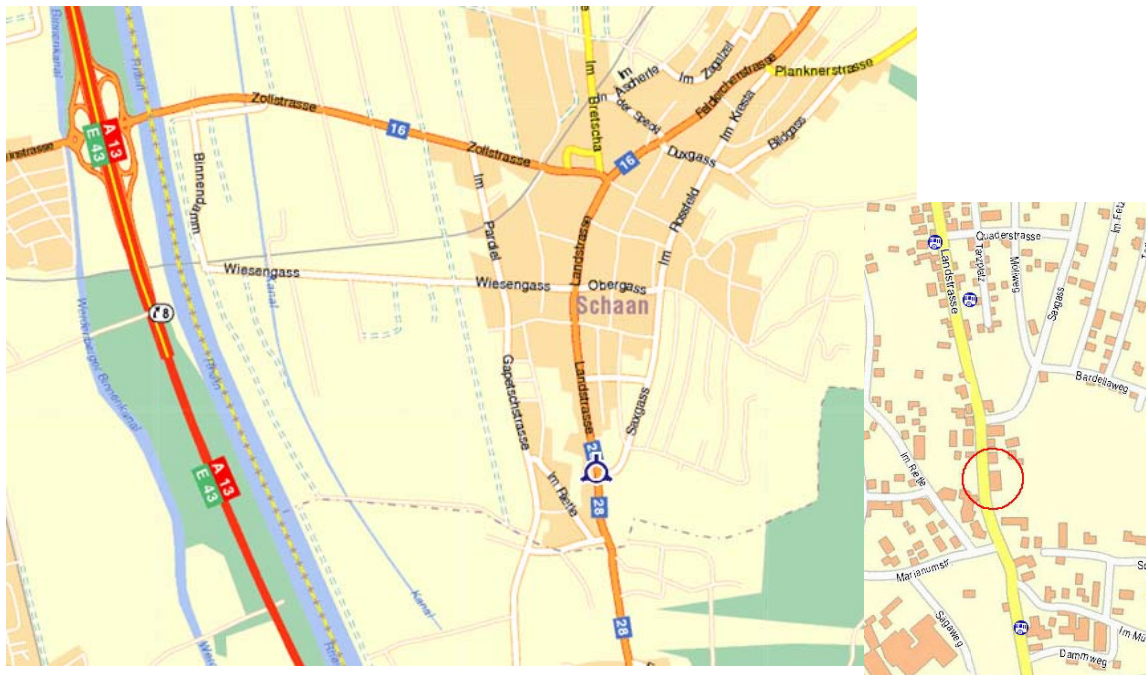

HOW TO FIND US

From the North or the South

- On the highway A13/E43 take the exit number 8 “Buchs”
- Follow the direction Schaan - zentrum
- After passing the railway station on your left, turn right on Landstrasse street.
- Go straight for about 800m, Sercalo's building is on the left

Detailed map:

For any additional question please contact us at:

Sercalo microtechnology ltd
Landstrasse 151, FL-9494 Schaan
Principality of Liechtenstein

Tel. +423 237 57 97 Fax. +423 237 57 48

e-mail: info@sercalo.com